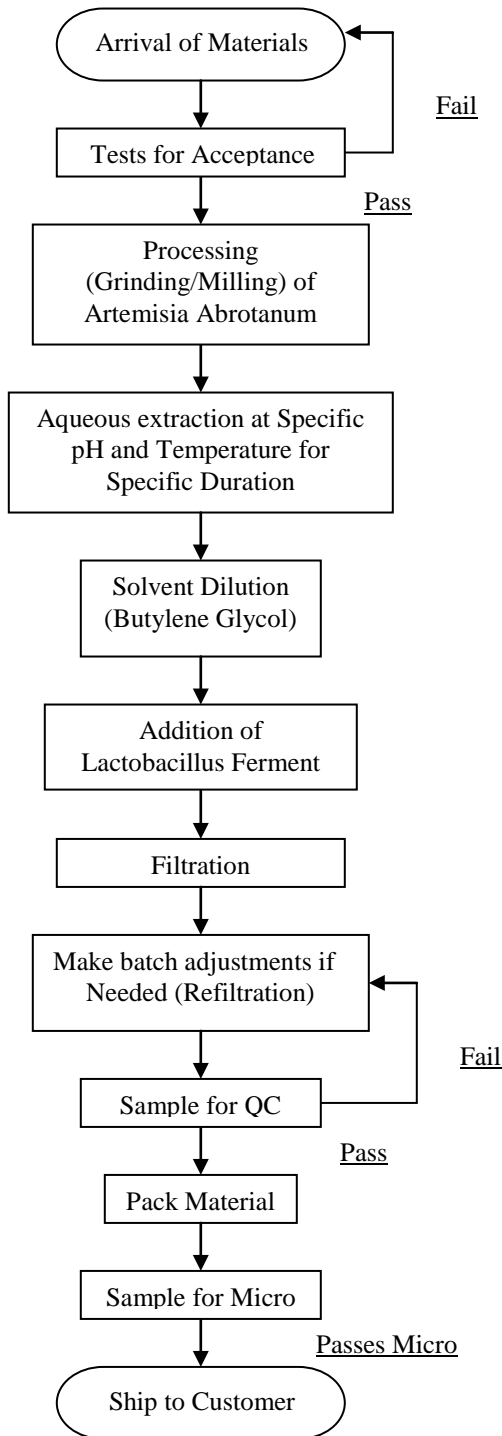

# 20419PF-AC Southernwood Plump BG PF- Manufacturing Flow Chart

info@activeconceptsllc.com • +1 (704)-276-7100 • Fax: +1 (704)-276-7101

Information contained in this technical literature is believed to be accurate and is offered in good faith for the benefit of the customer. The company, however, cannot assume any liability or risk involved in the use of its chemical products since the conditions of use are beyond our control. Statements concerning the possible use of our products are not intended as recommendations to use our products in the infringement of any patent. We make no warranty of any kind, expressed or implied, other than that the material conforms to the applicable standard specification.